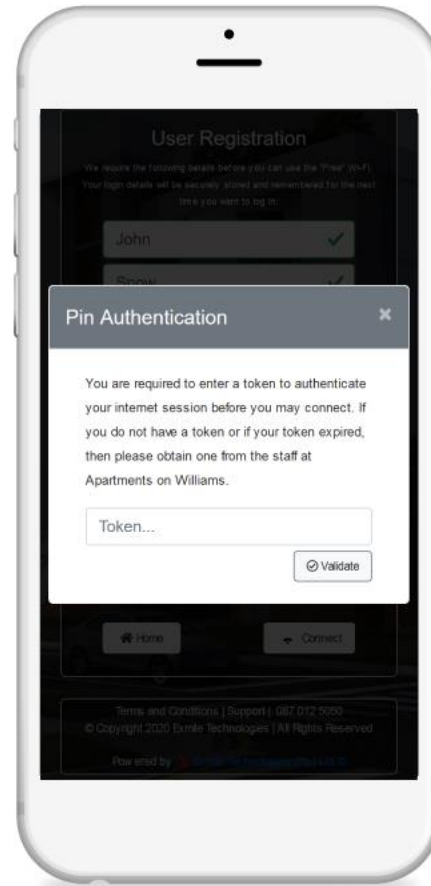

Apartments on William

Student Login:

How students can access the free Wi-Fi access using their student number during user registration.

Step 1

Click / tap on the "Connect with Free Wi-Fi" option.

Step 2

Complete the user registration form.

User Registration

We require the following details before you can use the "Free" Wi-Fi.
Your login details will be securely stored and remembered for the next time you want to log in.

Name (required)

Surname (required)

Mobile (required)

E-Mail (required)

Select Gender (required) ▾

Select Birth Month ▾

Select Birth Day ▾

Student Number (required)

Marketing communication consent

I accept the [Terms And Conditions](#) (required)

Step 4

You will be connected and redirected to the respective URL.