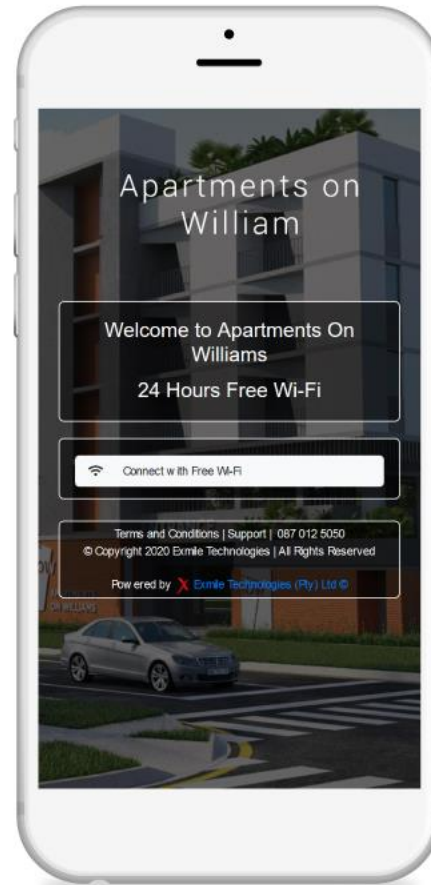

Apartments on William

Student Login:

How students can access the free Wi-Fi access using their student number during user registration.

Step 1

Click / tap on the "Connect with Free Wi-Fi" option.

Step 2

Complete the user registration form.